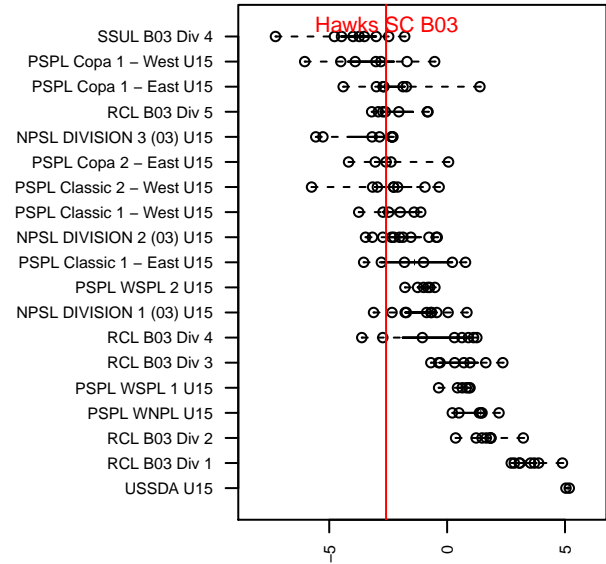

**attack and defense rating
relative to others at age
and all opponents in last 13 months**