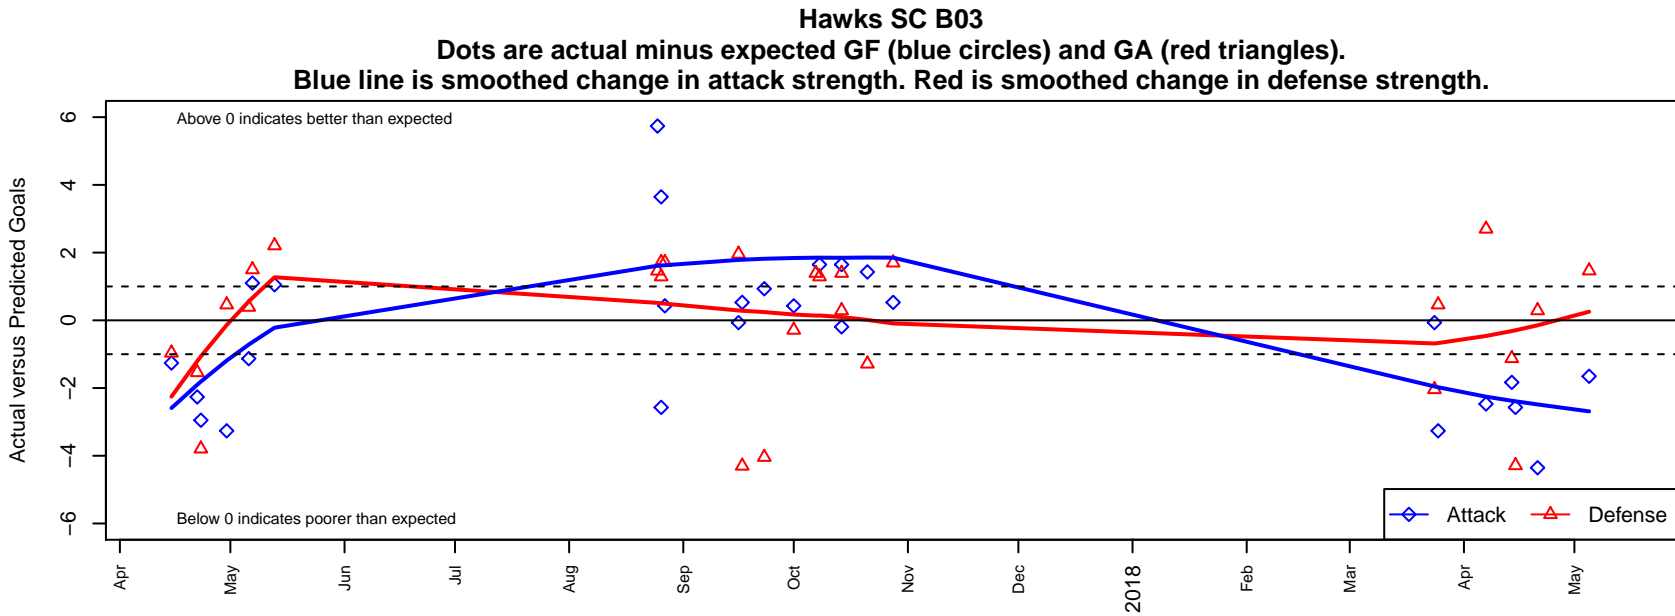

**attack and defense variance (black dot)
relative to other teams
and top 10 in region**

**attack and defense rating
relative to others at age
and all opponents in last 13 months**

Hawks SC B03

Pullman, WA
B03 total strength=1030
attack=3.26 defense=1.51
fall league = PSPL Copa 2 – East U15
spr league = Spr PSPL EWA – '03 Copa 1 – East U15

alt names used:
HAWKS SC B03 (WA)
Hawks Soccer Club B03
Hawks Soccer Club B03

Venues played:
2016 Spr PSPL–Inland Copa 1 U14
2017 River City Challenge U15 (2003) U15
2017 PSPL Copa 2 – East U15
2017 Spr PSPL EWA – '03 Copa 1 – East U15